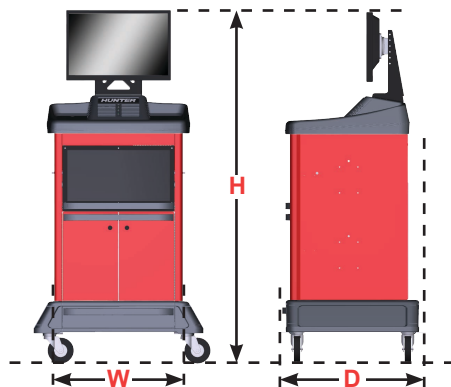

*For Rolling Comp only.

CONSOLE CONFIGURATIONS

| | WT572 | WT522 |
|-------------------|--------------------|--------------------|
| Compact Standard | ✓ | |
| Column/Wall-mount | | ✓ |
| LCD | 24 in. Widescreen | 24 in. Widescreen |
| Width (W) | 32 in. 812 mm | 30.5 in. 775 mm |
| Height (H) | 67 in. 1702 mm | 42 in. 1067 mm |
| Depth (D) | 25 in. 635 mm | 23.5 in. 597 mm |
| Shipping Weight | 285 lbs. 129 kg | 291 lbs. 132 kg |

Space consideration for storage of accessories and targets: For large and compact consoles, add 29 inches to width for TD targets and add 10 inches to depth for rear accessory storage.

If mounting two DSP700T sensors and mini adaptors, add 32 inches to width and 10 inches to depth (front).

If mounting four DSP700T sensors and adaptors, add 32 inches to width, 10 inches to depth (front) and 12 inches to depth (rear).

Compact Standard Console

Column / Wall Console

For HD aligner information visit:
www.hunter.com/hd