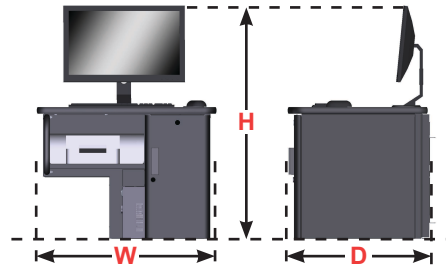

Column / Wall Console

For HD aligner information visit:
www.hunter.com/hd

For local contact visit:
www.hunter.com/company/findrep.cfm

For general inquiries visit:
www.hunter.com or call **800-448-6848**

Because of continuing technological advancements, specifications, models and options are subject to change without notice.